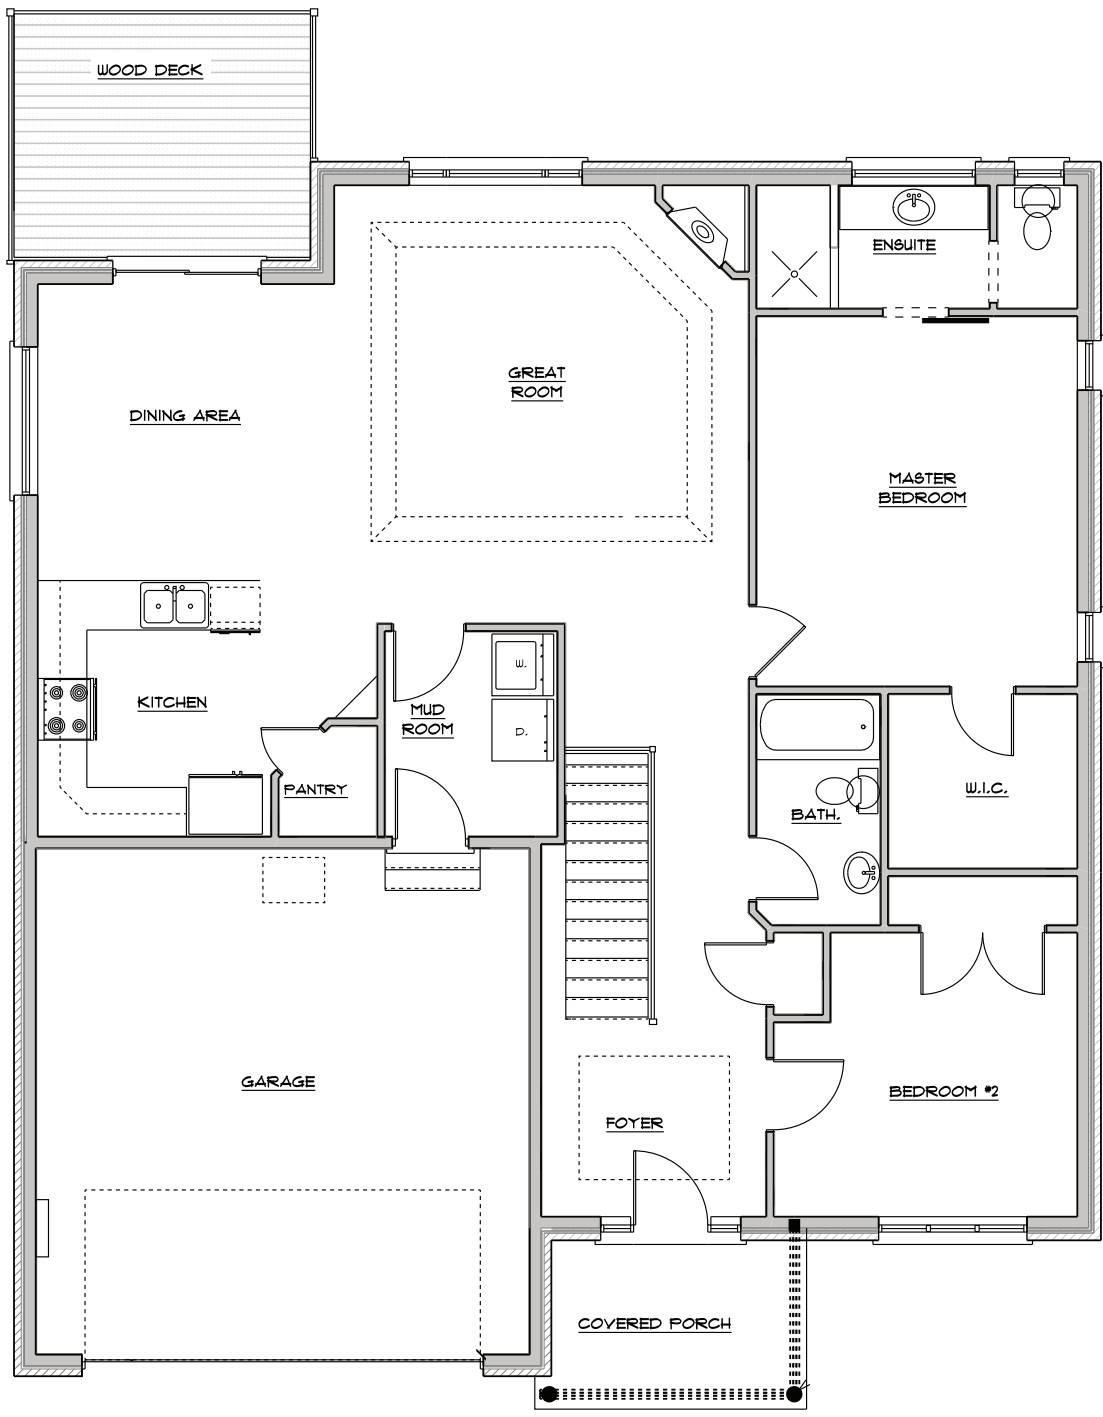

**HENDERSON**
DEVELOPMENTS

**MODEL
HOME**

**actual house may vary*

The Duke
1525 sq. ft.
30 Castle Ridge

Henderson Developments
www.hendersondevelopments.ca

T. 613.475.0197 F. 613.475.5688
info@hendersondevelopments.ca

**actual house may vary*

FINISHED AREA = 1052 sq.ft.