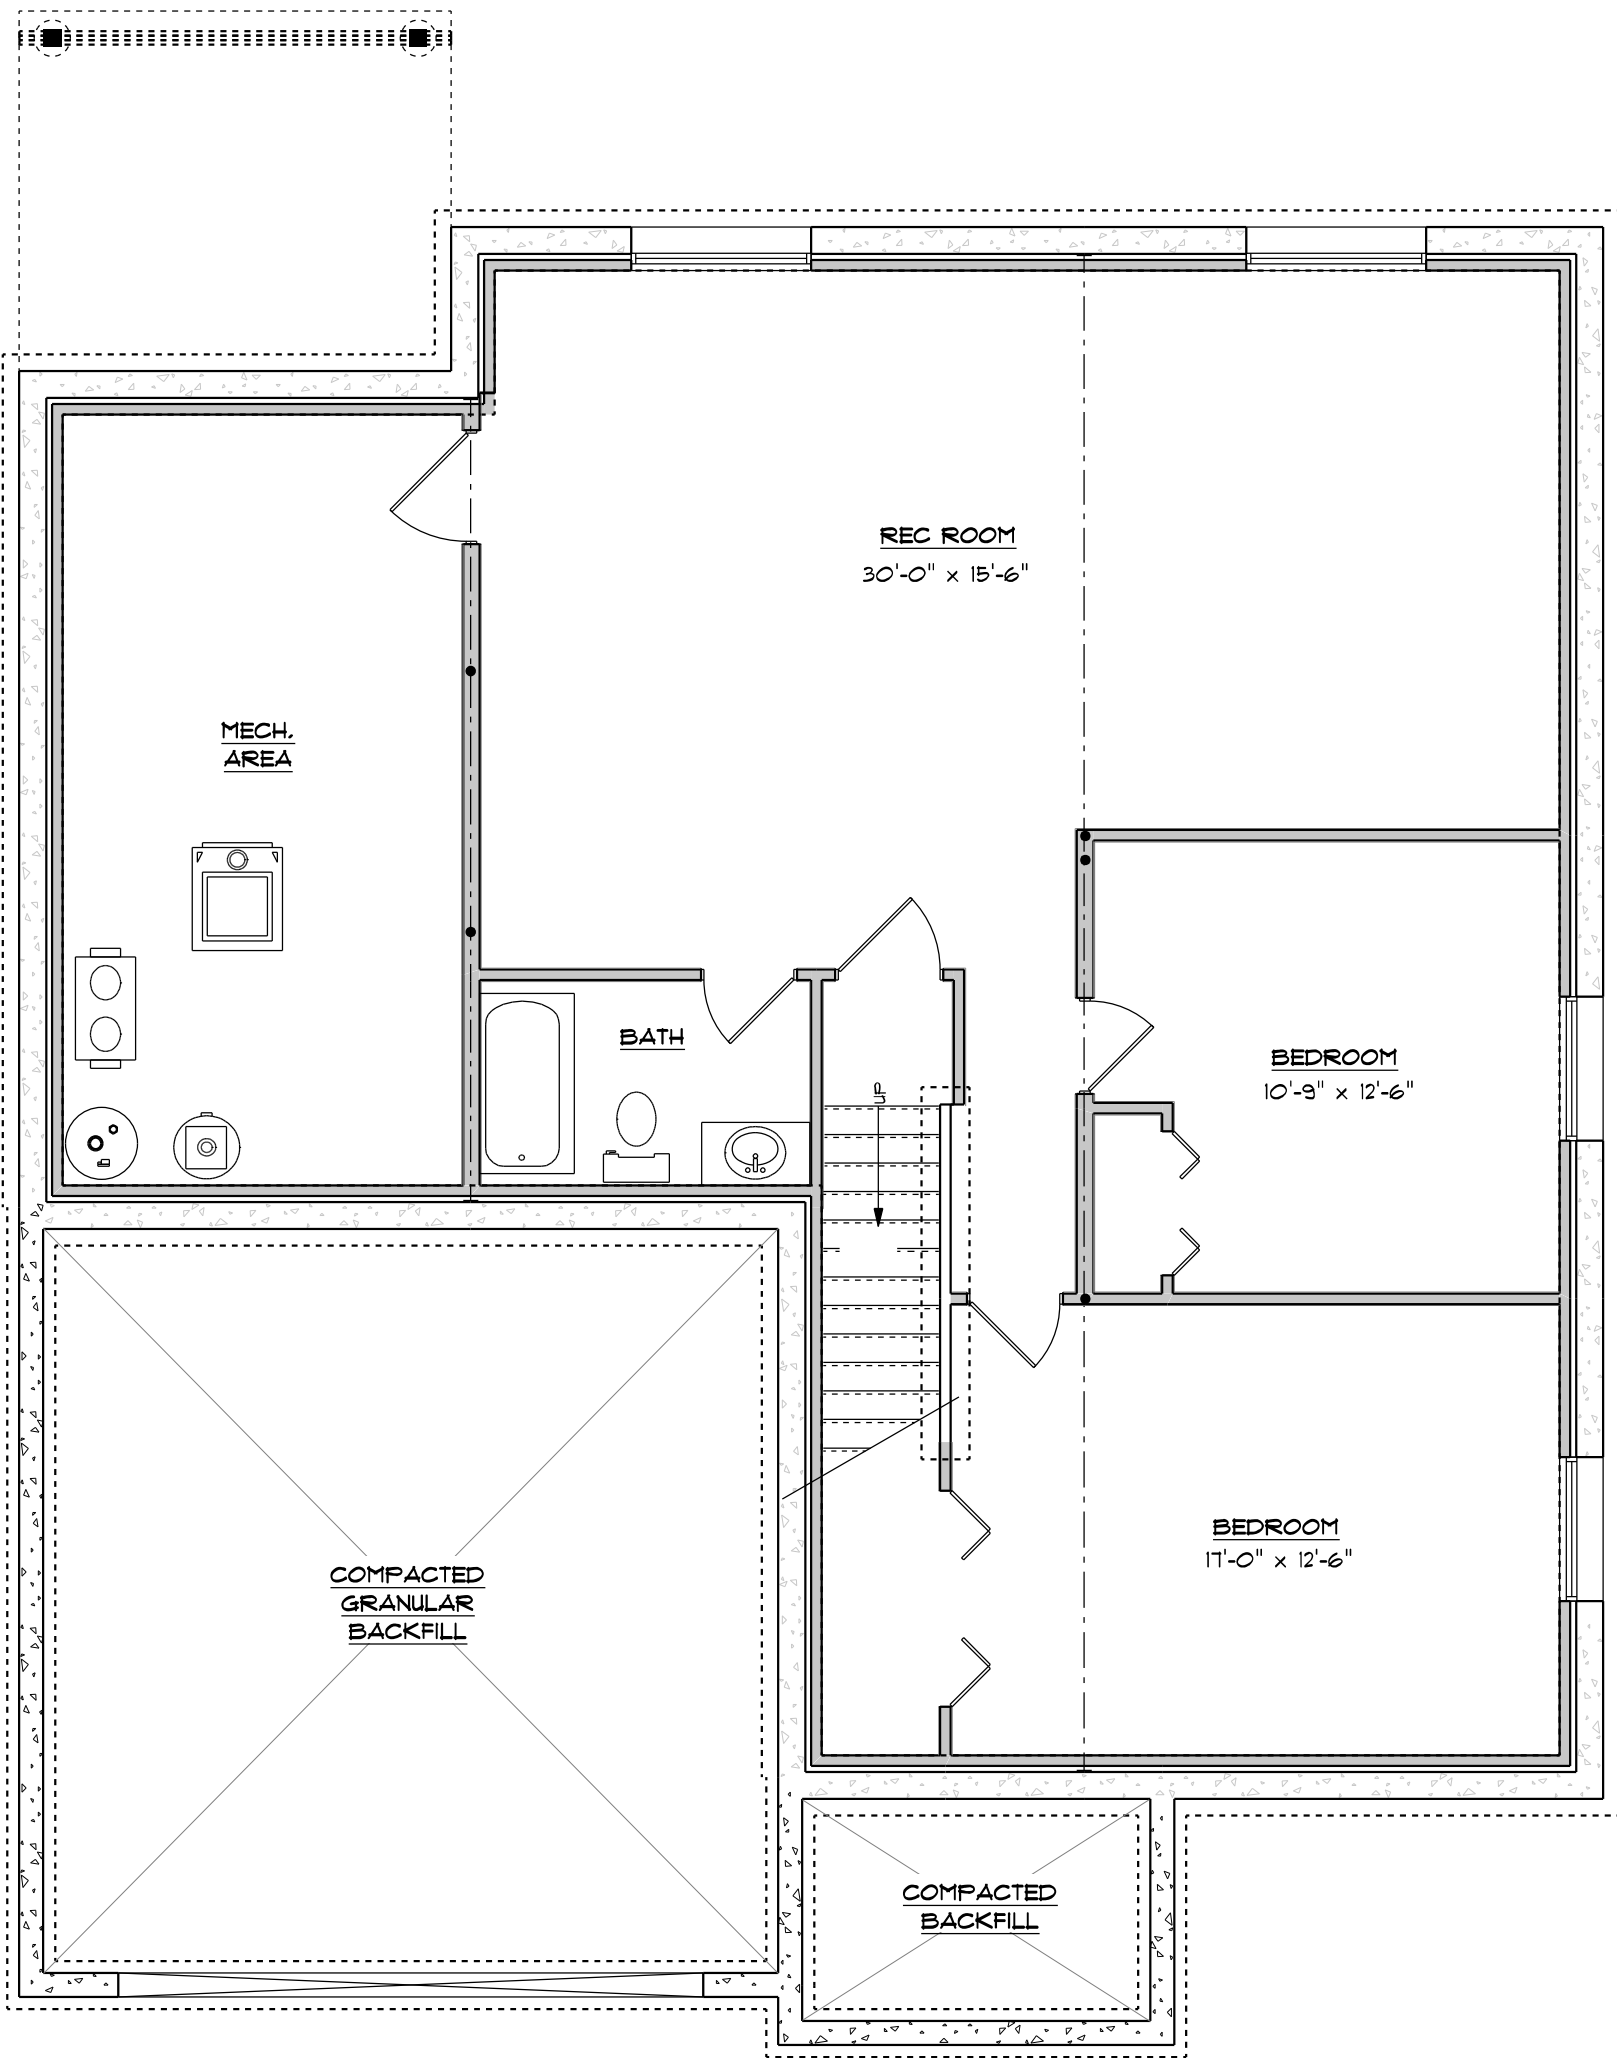

**HENDERSON**
DEVELOPMENTS

**MODEL
HOME**

**actual house may vary*

The Duke
1525 sq. ft.
30 Castle Ridge

Henderson Developments
www.hendersondevelopments.ca

T. 613.475.0197 F. 613.475.5688
info@hendersondevelopments.ca

**actual house may vary*

FINISHED AREA = 1052 sq.ft.