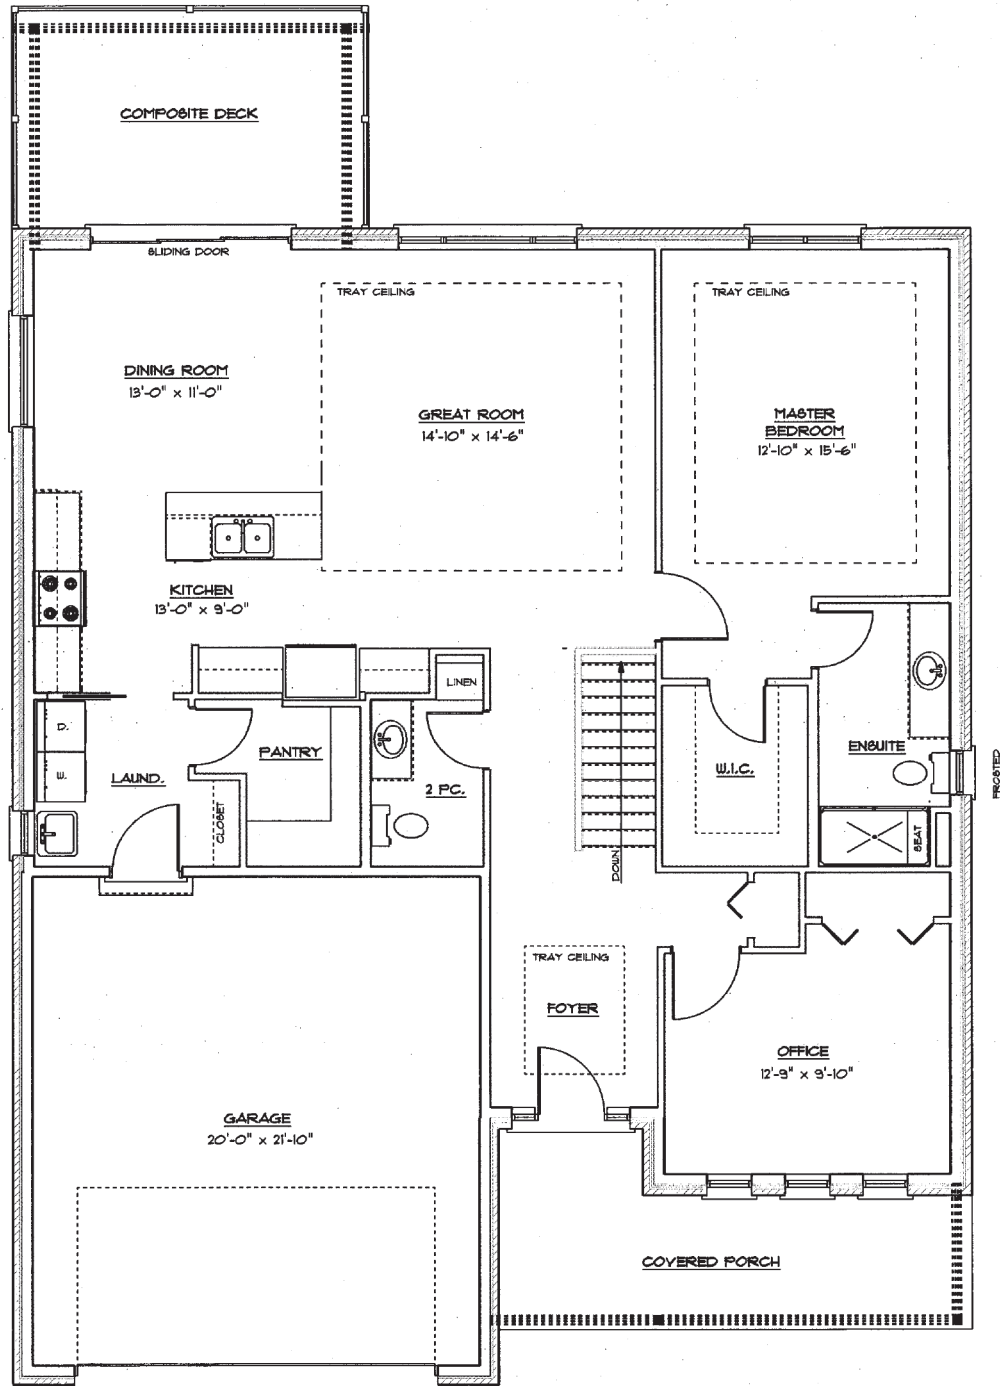

HENDERSON
DEVELOPMENTS

FOR SALE

The Primrose
1550 sq. ft.
13 Castle Ridge

**actual house may vary*

Henderson Developments
www.hendersondevelopments.ca

T. 613.475.0197 F. 613.475.5688
info@hendersondevelopments.ca

Back Elevation

**actual house may vary*

GROUND FLOOR PLAN
 HOUSE AREA = 1550 sq.ft.

**actual house may vary*

FOUNDATION PLAN

FINISHED AREA = 980 sq.ft.

*actual house may vary