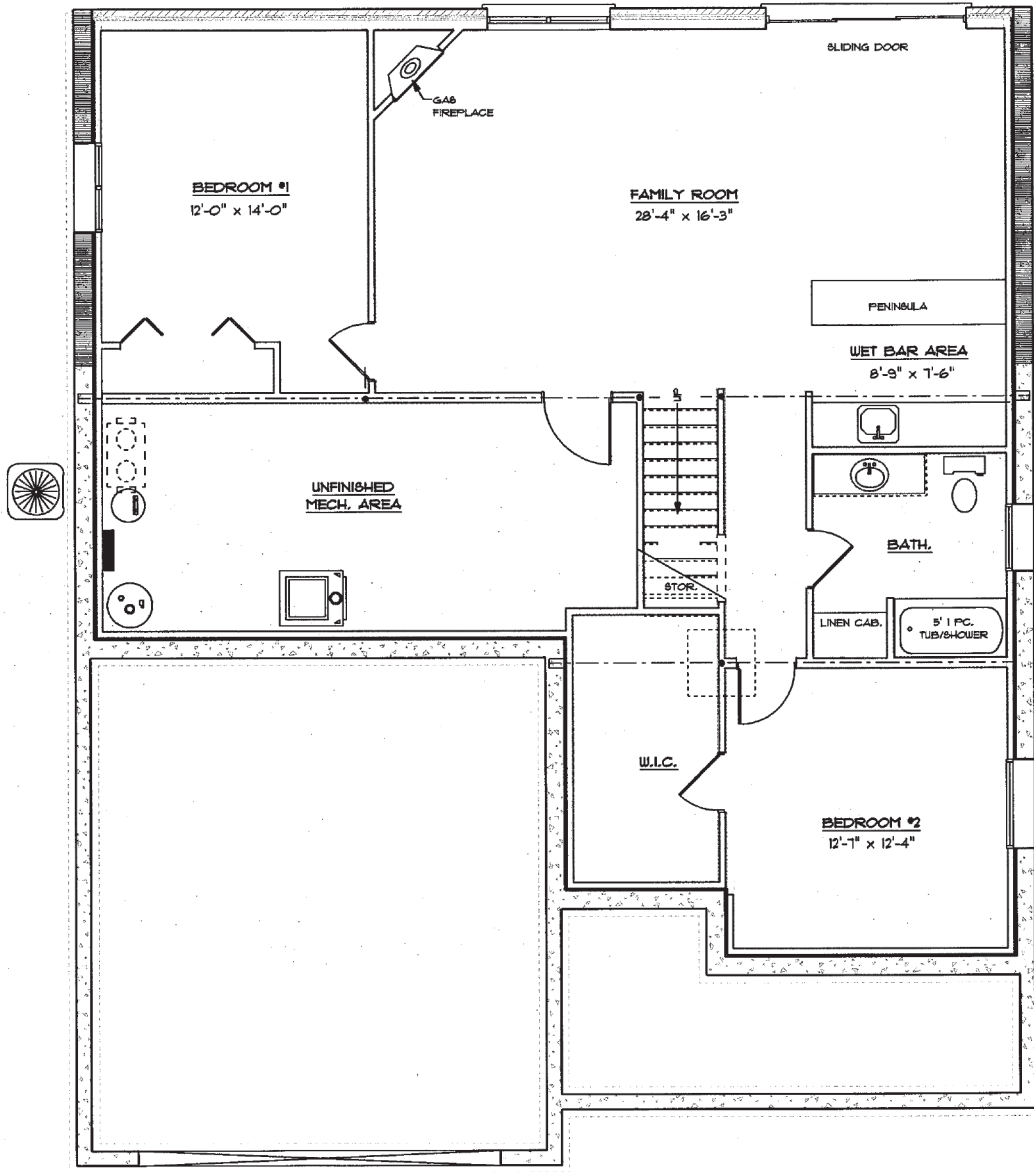

HENDERSON
DEVELOPMENTS

FOR SALE

The Primrose
1550 sq. ft.
13 Castle Ridge

**actual house may vary*

Henderson Developments
www.hendersondevelopments.ca

T. 613.475.0197 F. 613.475.5688
info@hendersondevelopments.ca

Back Elevation

**actual house may vary*

GROUND FLOOR PLAN
 HOUSE AREA = 1550 sq.ft.

**actual house may vary*

FOUNDATION PLAN

FINISHED AREA = 980 sq.ft.

*actual house may vary